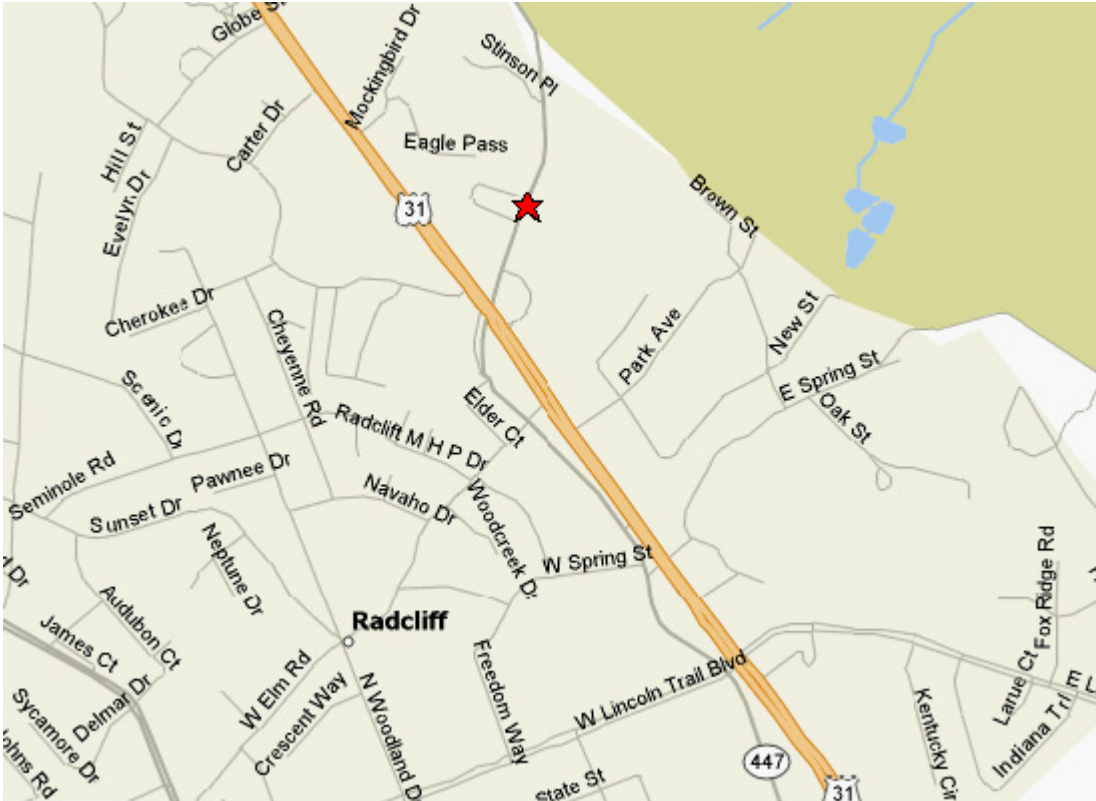

Radcliff, Kentucky Visitor's Guide

Directions

DRC Radcliff Map

From South/ I-65N

Take I65N to exit 102 (HWY 313). Take 313 to 31W. Turn Right on 31W to the Wilson Road ramp (Just past Big M Chevrolet). Turn right on Wilson Road to the first stop light. 955E is on the left side of intersection and the DRC office is located at the rear of building 955.

From North/I-65S From Louisville

Take I65S to exit 102 (HWY 313). Take 313 to 31W. Turn Right on 31W to the Wilson Road ramp (Just past Big M Chevrolet). Turn right on Wilson Road to the first stop light. 955E is on the left side of intersection and the DRC office is located at the rear of building 955.