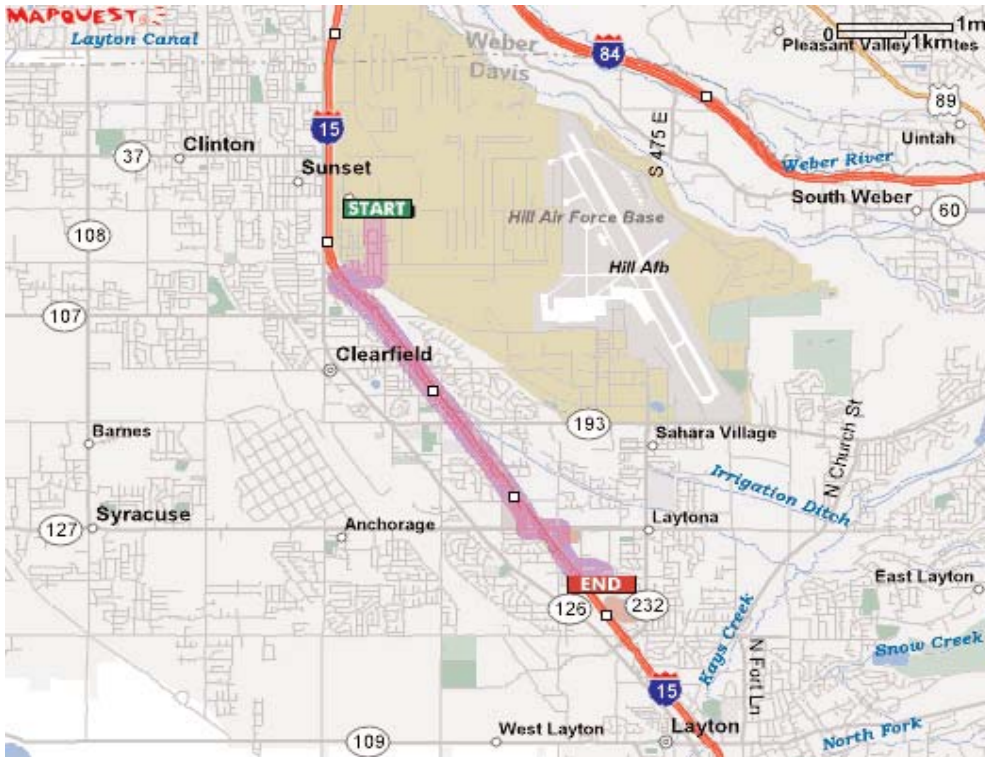

Links

- Welcome
- Directions
- Dining
- Lodging
- Transportation
- Points-of-Interest

Layton, Utah Visitor's Guide

Directions

DRC Layton, UT Map

From Salt Lake City, SLC Airport to DRC-Layton:

- 1: Merge onto I-80 E toward OGDEN/PROVO. 2.5 miles Map
- 2: Merge onto I-215 N via EXIT 117 toward PROVO. 6.7 miles Map
- 3: Merge onto I-15 N. 18.3 miles Map
- 4: Take the UT-232 E exit- EXIT 334- toward HILL A.F.B.. 0.3 miles Map
- 5: Turn SLIGHT RIGHT onto N HILL FIELD RD/UT-232. 0.6 miles Map
- 6: Turn LEFT onto HERITAGE BLVD. 0.2 miles Map
- 7: HERITAGE BLVD becomes HERITAGE PARK BLVD. 0.1 miles Map
- 8: End at 880 Heritage Park Blvd

DRC neither promotes nor endorses any hotel, restaurant, or business listed in this Visitor's Guide.

Links

- Welcome
- Directions
- Dining
- Lodging
- Transportation
- Points-of-Interest

Ogden, Ogden Hill AFB to DRC-Layton

- 1: Start out going SOUTH on GUM LN toward FLORIDA ST. 0.5 miles Map
- 2: Turn RIGHT onto M AVE. <0.1 miles Map
- 3: M AVE becomes ARSENAL RD. 0.1 miles Map
- 4: Stay STRAIGHT to go onto E 650 N. 0.1 miles Map
- 5: Merge onto I-15 S via the ramp on the LEFT toward SALT LAKE. 2.6 miles Map
- 6: Take the UT-108 exit- EXIT 335- toward SYRACUSE. 0.2 miles Map
- 7: Turn LEFT onto W ANTELOPE DR/UT-108. 0.2 miles Map
- 8: Turn RIGHT onto N ANGEL ST. 0.1 miles Map
- 9: N ANGEL ST becomes I-15. 0.2 miles Map
- 10: I-15 becomes W 1600 N. <0.1 miles Map
- 11: W 1600 N becomes HERITAGE PARK BLVD. <0.1 miles Map
- 12: End at 880 Heritage Park Blvd