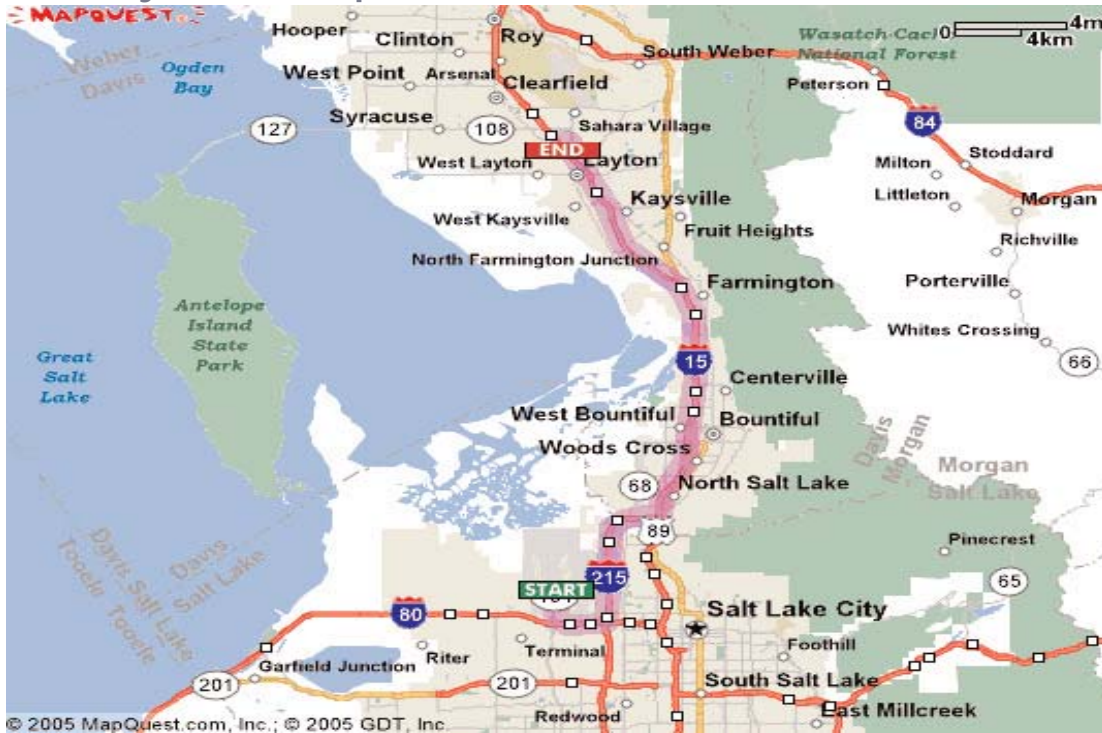

Links

● [Welcome](#) ● [Directions](#) ● [Dining](#) ● [Lodging](#) ● [Transportation](#) ● [Points-of-Interest](#)

Layton, Utah Visitor's Guide

Welcome to DRC's Layton, Utah office located in Layton, Utah. Please enter the building from the front entrance and turn right. Upon arrival, check-in at the reception area. Visitor parking is located anywhere that's available around the building. In this Visitor's Guide you will find area restaurants, points-of-interest, public transportation, maps and driving directions.

Links

- Welcome
- Directions
- Dining
- Lodging
- Transportation
- Points-of-Interest

Layton, Utah Visitor's Guide

Directions

DRC Layton, UT Map

From Salt Lake City, SLC Airport to DRC-Layton:

- 1: Merge onto I-80 E toward OGDEN/PROVO. 2.5 miles Map
- 2: Merge onto I-215 N via EXIT 117 toward PROVO. 6.7 miles Map
- 3: Merge onto I-15 N. 18.3 miles Map
- 4: Take the UT-232 E exit- EXIT 334- toward HILL A.F.B.. 0.3 miles Map
- 5: Turn SLIGHT RIGHT onto N HILL FIELD RD/UT-232. 0.6 miles Map
- 6: Turn LEFT onto HERITAGE BLVD. 0.2 miles Map
- 7: HERITAGE BLVD becomes HERITAGE PARK BLVD. 0.1 miles Map
- 8: End at 880 Heritage Park Blvd

DRC neither promotes nor endorses any hotel, restaurant, or business listed in this Visitor's Guide.

Links

- Welcome
- Directions
- Dining
- Lodging
- Transportation
- Points-of-Interest

Ogden, Ogden Hill AFB to DRC-Layton