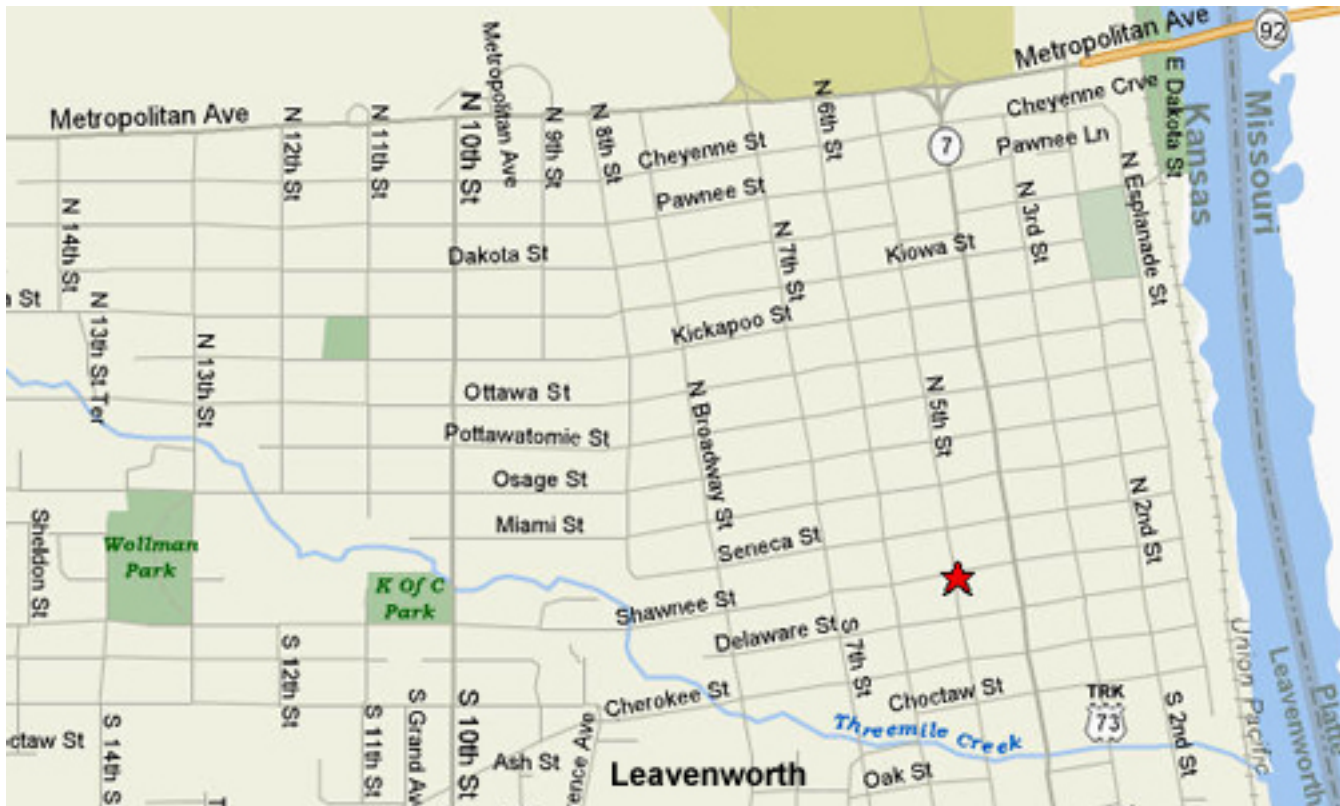

Links

- [Welcome](#)
- [Directions](#)
- [Dining](#)
- [Lodging](#)
- [Transportation](#)
- [Points-of-Interest](#)

Leavenworth, Kansas Visitor's Guide

Welcome to DRC's Leavenworth Office located in Leavenworth, Kansas. Visitor parking is located directly in front of the office and in a lot west of the office on Shawnee St. In this Visitor's Guide you will find area restaurants, points-of-interest, public transportation, maps and driving directions.

Leavenworth, Kansas Visitor's Guide

Directions

DRC Leavenworth Map

From South/Rte. I-35 North to I-435 West:

Take Rte. I-35 North to I-435 West; I-435 West to I-70 West; I-70 West to K-7 North (Exit 224); K-7 North to Shawnee St; Left on Shawnee go one block then take a left onto 5th St.; DRC office is located on the right at 106 South 5th St.

From North/Rte. I-29 South to I-435 South:

Take Rte. I-29 South to I-435 South; I-435 South to I-70 West; I-70 West to K-7 North (Exit 224); K-7 North to Shawnee St; Left on Shawnee go one block then take a left onto 5th St.; DRC office is located on the right at 106 South 5th St.

From East/Rte. I-70 East:

Take Rte. I-70 East to K-7 North (Exit 224); K-7 North to Shawnee St; Left on Shawnee go one block then take a left onto 5th St.; DRC office is located on the right at 106 South 5th St.