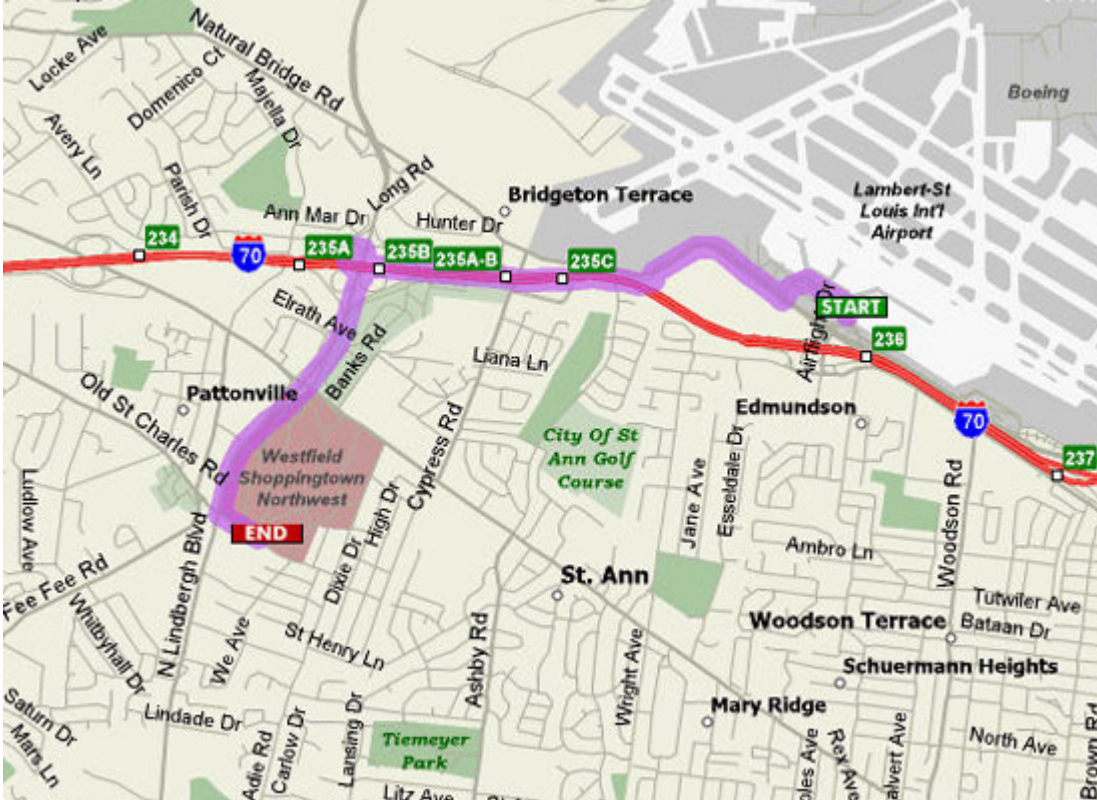

Saint Louis/Saint Ann, Missouri Visitor's Guide

Directions

DRC Saint Ann Map

From East/Rte. I-70W to Rte. US-67S:

Follow I-70 West. Merge onto North Lindbergh Boulevard/US-67 via Exit 235A. North Lindbergh Boulevard/US-67. Turn left onto Old St. Charles Road. Turn left into Westfield Shoppingtown Northwest. Enter Office Tower and take elevator to 8th Floor, Suite 800, DRC St. Louis Operations.

From West/Rte. I-70E to Rte. US-67S:

Follow I-70 East toward St. Louis. Merge onto North Lindbergh Boulevard/US-67 via Exit 235A. Turn left onto Old St. Charles Road. Turn left into Westfield Shoppingtown Northwest. Enter Office Tower and take elevator to 8th Floor, Suite 800, DRC St. Louis Operations.

Links

- [Welcome](#)
- [Directions](#)
- [Dining](#)
- [Lodging](#)
- [Transportation](#)
- [Points-of-Interest](#)

From North/Lambert - St. Louis International Airport:

Follow road to Airport Exit. Turn right on Lambert International Boulevard/Natural Bridge Road. Merge onto I-70 via the ramp on the left. Merge onto North Lindbergh Boulevard/US-67 via Exit 235A. North Lindbergh Boulevard/US-67. Turn left onto Old St. Charles Road. Turn left into Westfield Shoppingtown Northwest. Enter Office Tower and take elevator to 8th Floor, Suite 800, DRC St. Louis Operations.

Links

- [Welcome](#)
- [Directions](#)
- [Dining](#)
- [Lodging](#)
- [Transportation](#)
- [Points-of-Interest](#)

From South/Rte. US-67N:

Follow North Lindbergh Boulevard/US-67. Turn right onto Old St. Charles Road. Turn left into Westfield Shoppingtown Northwest. Enter Office Tower and take elevator to 8th Floor, Suite 800, DRC St. Louis Operations.