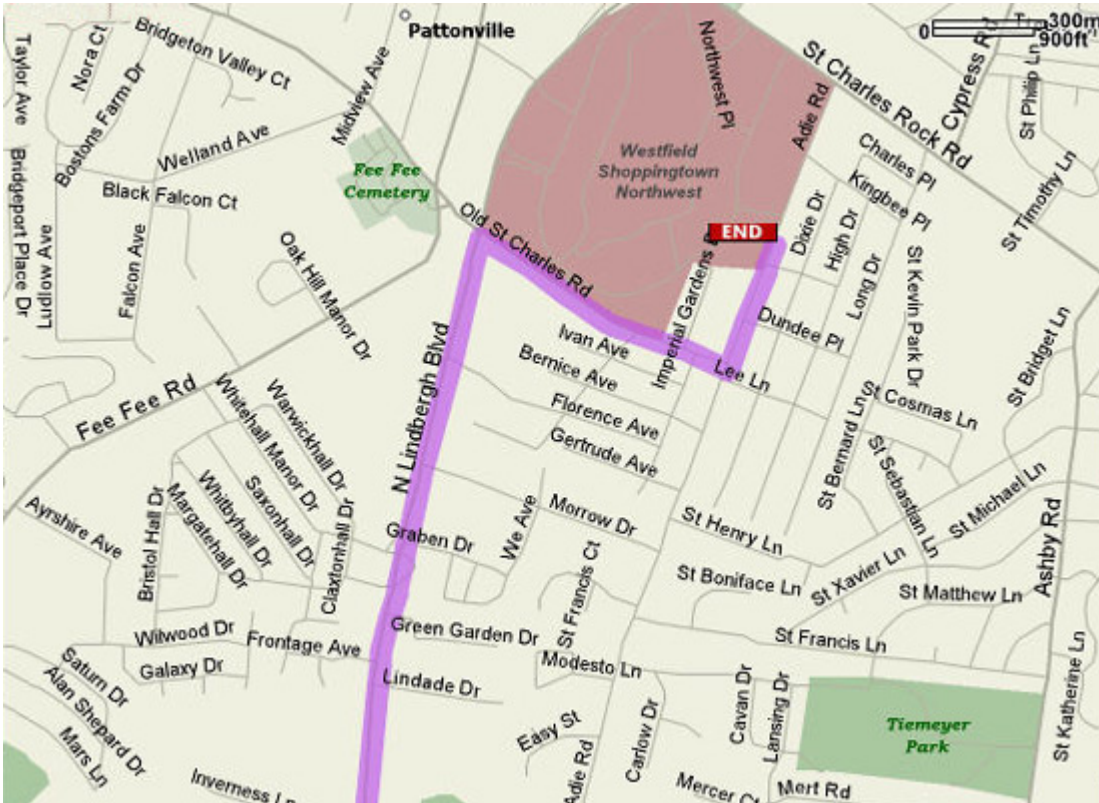

Saint Louis/Saint Ann, Missouri Visitor's Guide

Directions

DRC Saint Ann Map

From East/Rte. I-70W to Rte. US-67S:

Follow I-70 West. Merge onto North Lindbergh Boulevard/US-67 via Exit 235A. North Lindbergh Boulevard/US-67. Turn left onto Old St. Charles Road. Turn left into Westfield Shoppingtown Northwest. Enter Office Tower and take elevator to 8th Floor, Suite 800, DRC St. Louis Operations.

From West/Rte. I-70E to Rte. US-67S:

Follow I-70 East toward St. Louis. Merge onto North Lindbergh Boulevard/US-67 via Exit 235A. Turn left onto Old St. Charles Road. Turn left into Westfield Shoppingtown Northwest. Enter Office Tower and take elevator to 8th Floor, Suite 800, DRC St. Louis Operations.

Links

- [Welcome](#)
- [Directions](#)
- [Dining](#)
- [Lodging](#)
- [Transportation](#)
- [Points-of-Interest](#)

From North/Lambert - St. Louis International Airport:

Follow road to Airport Exit. Turn right on Lambert International Boulevard/Natural Bridge Road. Merge onto I-70 via the ramp on the left. Merge onto North Lindbergh Boulevard/US-67 via Exit 235A. North Lindbergh Boulevard/US-67. Turn left onto Old St. Charles Road. Turn left into Westfield Shoppingtown Northwest. Enter Office Tower and take elevator to 8th Floor, Suite 800, DRC St. Louis Operations.

Links

- [Welcome](#)
- [Directions](#)
- [Dining](#)
- [Lodging](#)
- [Transportation](#)
- [Points-of-Interest](#)

From South/Rte. US-67N:

Follow North Lindbergh Boulevard/US-67. Turn right onto Old St. Charles Road. Turn left into Westfield Shoppingtown Northwest. Enter Office Tower and take elevator to 8th Floor, Suite 800, DRC St. Louis Operations.