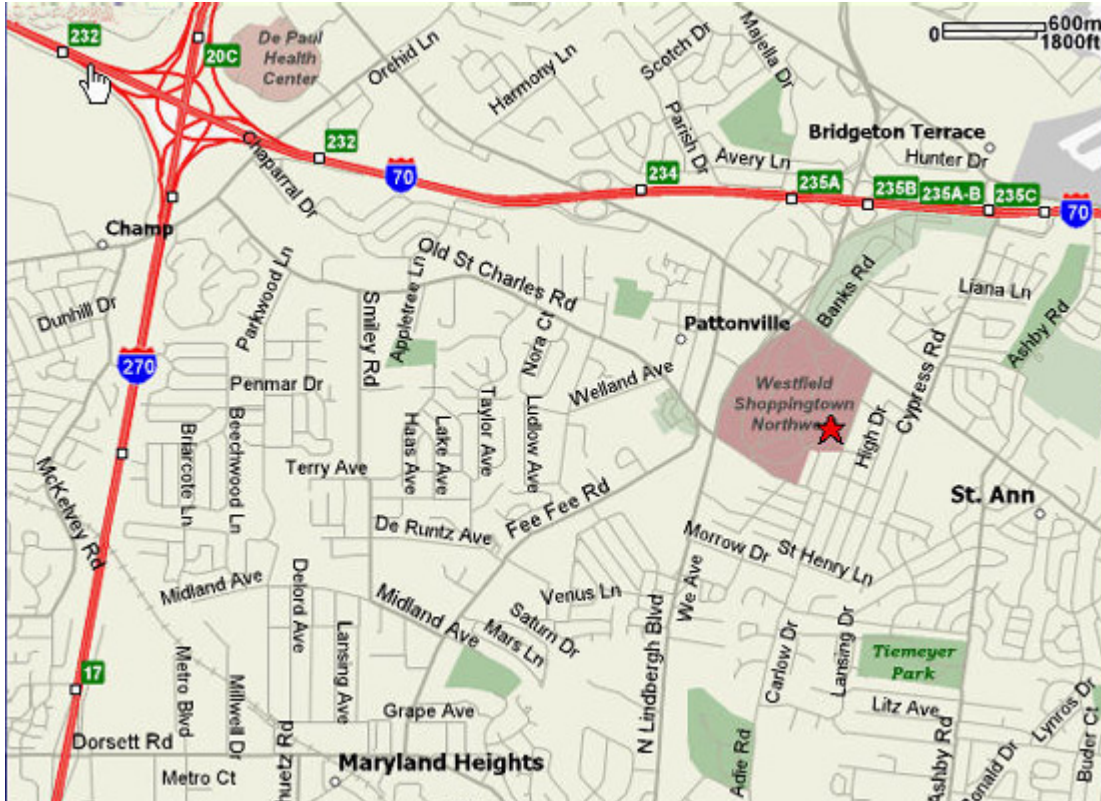

Links

- [Welcome](#)
- [Directions](#)
- [Dining](#)
- [Lodging](#)
- [Transportation](#)
- [Points-of-Interest](#)

Saint Louis/Saint Ann Visitor's Guide

Welcome to DRC's Saint Louis Operations Office located in Saint Ann, MO. Please enter the building from the Westfield Shoppingtown Northwest Office Tower entrance (facing southeast) and take elevator to eighth floor, Suite 800. Upon arrival, check-in at the reception area. Visitor parking is located in the mall parking area free of charge. In this Visitor's Guide you will find area restaurants, points-of-interest, public transportation, maps and driving directions.

Saint Louis/Saint Ann, Missouri Visitor's Guide

Directions

DRC Saint Ann Map

From East/Rte. I-70W to Rte. US-67S:

Follow I-70 West. Merge onto North Lindbergh Boulevard/US-67 via Exit 235A. North Lindbergh Boulevard/US-67. Turn left onto Old St. Charles Road. Turn left into Westfield Shoppingtown Northwest. Enter Office Tower and take elevator to 8th Floor, Suite 800, DRC St. Louis Operations.

From West/Rte. I-70E to Rte. US-67S:

Follow I-70 East toward St. Louis. Merge onto North Lindbergh Boulevard/US-67 via Exit 235A. Turn left onto Old St. Charles Road. Turn left into Westfield Shoppingtown Northwest. Enter Office Tower and take elevator to 8th Floor, Suite 800, DRC St. Louis Operations.

Links

- [Welcome](#)
- [Directions](#)
- [Dining](#)
- [Lodging](#)
- [Transportation](#)
- [Points-of-Interest](#)

From South/Rte. US-67N:

Follow North Lindbergh Boulevard/US-67. Turn right onto Old St. Charles Road. Turn left into Westfield Shoppingtown Northwest. Enter Office Tower and take elevator to 8th Floor, Suite 800, DRC St. Louis Operations.